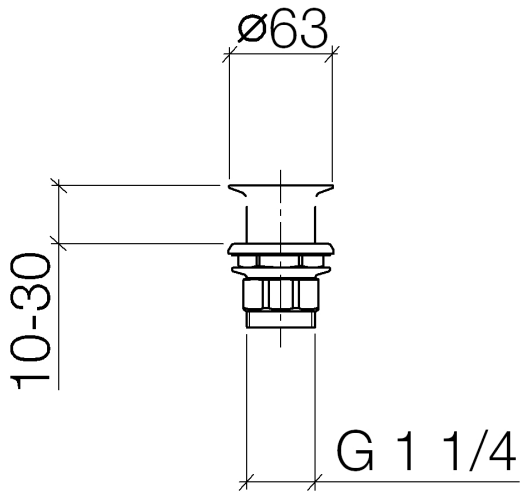

10 110 970

Fits: IMO, LULU, MADISON, MEM, TARA,
CL.1, LISSÉ, VAIA, META, CYO

	Matte Black	10 110 970-33
	Chrome	10 110 970-00
	Brushed Platinum	10 110 970-06
	Platinum	10 110 970-08
	Durabross (23kt Gold)	10 110 970-09
	Dark Chrome	10 110 970-19
	Light Gold	10 110 970-26
	Brushed Light Gold	10 110 970-27
	Brushed Durabross (23kt Gold)	10 110 970-28
	Brushed Bronze	10 110 970-42
	Brushed Champagne (22kt Gold)	10 110 970-46
	Champagne (22kt Gold)	10 110 970-47
	Brushed Chrome	10 110 970-93
	Brushed Dark Platinum	10 110 970-99

Grated waste 1 1/4" - Matte Black

IMO

10 110 970

Only suitable for sinks without an overflow.

10 110 970

10 110 970

Parts for other finishes can be found here: [Chrome](#)

Spare parts list

No.	Item Number	Name	Quantity used	Delivery time
1	09 11 01 025-33	cup	1	30
2	09 14 05 039 90	seal	1	2
3	09 14 03 025 90	seal	1	2
4	09 23 10 017 90	nut	1	2
5	09 23 10 020-33	nut	1	60