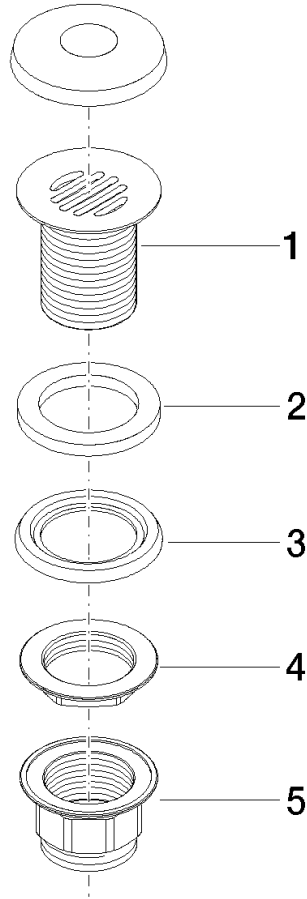

10 110 970

Fits: IMO, LULU, MADISON, MEM, TARA,
CL.1, LISSÉ, VAIA, META, CYO

	Matte Black	10 110 970-33
	Chrome	10 110 970-00
	Brushed Platinum	10 110 970-06
	Platinum	10 110 970-08
	Durabross (23kt Gold)	10 110 970-09
	Dark Chrome	10 110 970-19
	Light Gold	10 110 970-26
	Brushed Light Gold	10 110 970-27
	Brushed Durabross (23kt Gold)	10 110 970-28
	Brushed Bronze	10 110 970-42
	Brushed Champagne (22kt Gold)	10 110 970-46
	Champagne (22kt Gold)	10 110 970-47
	Brushed Chrome	10 110 970-93
	Brushed Dark Platinum	10 110 970-99

Grated waste 1 1/4" - Matte Black

IMO

10 110 970

Only suitable for sinks without an overflow.

10 110 970

10 110 970

Parts for other finishes can be found here: [Chrome](#)

Spare parts list

No.	Item Number	Name	Quantity used	Delivery time
1	09 11 01 025-33	cup	1	30
2	09 14 05 039 90	seal	1	2
3	09 14 03 025 90	seal	1	2
4	09 23 10 017 90	nut	1	2
5	09 23 10 020-33	nut	1	60